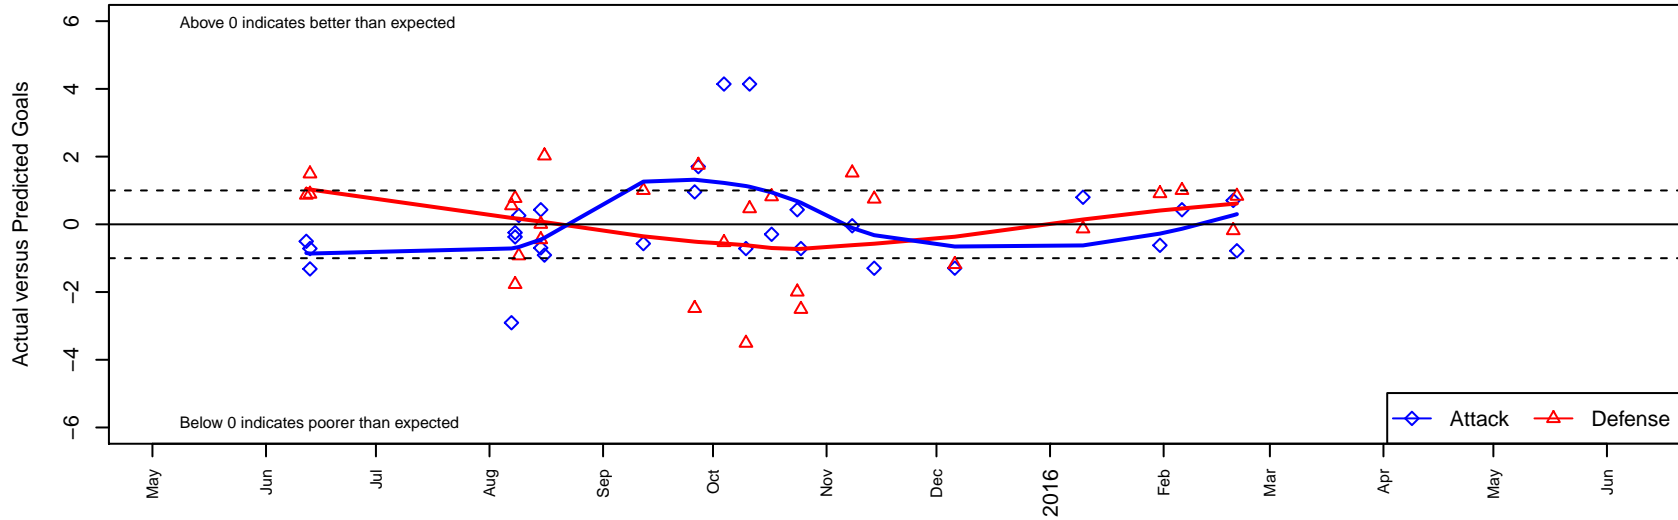

# MVP Rapids Navy B00

Maple Valley SA  
 Maple Valley, WA  
 B00 total strength=1211  
 attack=4.62 defense=3.72  
 fall league = PSPL Classic 1 U15  
 notes= prob 2000 team in 2015

alt names used:  
 MVP Rapids B00 Navy  
 MVP Rapids 00 Navy  
 MVP RAPIDS 00 NAVY  
 MAPLE VALLEY PREMIER MVP RAPIDS 00 N

Venues played:  
 2015 Starfire Spring Classic BU16  
 2015 Mt Hood Challenge U15  
 2015 Skagit Super Cup U15 Gold  
 2015 PSPL Classic 1 U15  
 2015 WA Cup HS U15 Silver U15

**MVP Rapids Navy B00**  
 Dots are actual minus expected GF (blue circles) and GA (red triangles).  
 Blue line is smoothed change in attack strength. Red is smoothed change in defense strength.

**attack and defense variance (black dot)  
relative to other teams  
and top 10 in region**

**attack and defense rating  
relative to others at age  
and all opponents in last 13 months**

**Performance relative to 13 month average**