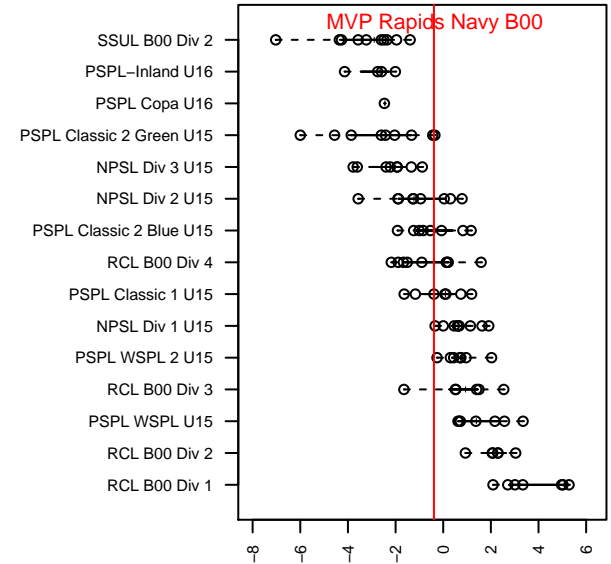

Venues played:  
 2015 Starfire Spring Classic BU16  
 2015 Mt Hood Challenge U15  
 2015 Skagit Super Cup U15 Gold  
 2015 PSPL Classic 1 U15  
 2015 WA Cup HS U15 Silver U15

**MVP Rapids Navy B00**  
 Dots are actual minus expected GF (blue circles) and GA (red triangles).  
 Blue line is smoothed change in attack strength. Red is smoothed change in defense strength.

**attack and defense variance (black dot)  
relative to other teams  
and top 10 in region**

**attack and defense rating  
relative to others at age  
and all opponents in last 13 months**

**Performance relative to 13 month average**