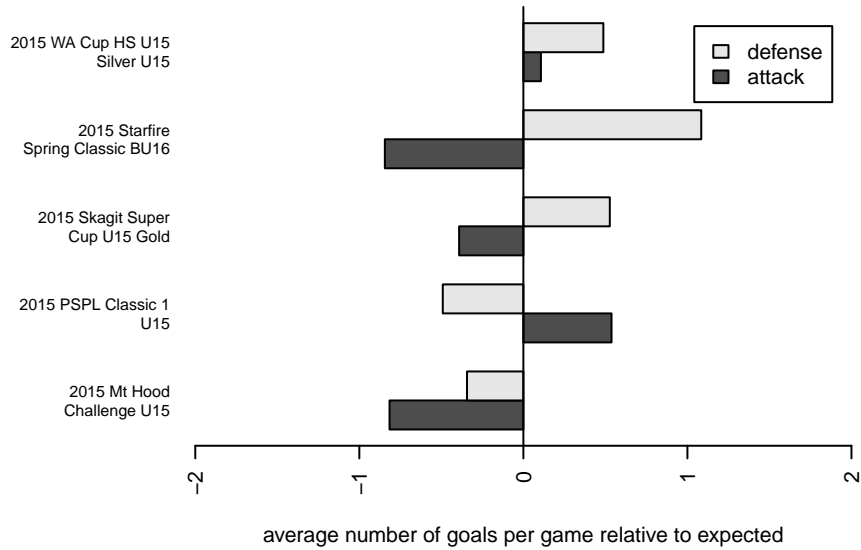

# MVP Rapids Navy B00

Maple Valley SA  
 Maple Valley, WA  
 B00 total strength=1211  
 attack=4.62 defense=3.72  
 fall league = PSPL Classic 1 U15  
 notes= prob 2000 team in 2015

alt names used:  
 MVP Rapids B00 Navy  
 MVP Rapids 00 Navy  
 MVP RAPIDS 00 NAVY  
 MAPLE VALLEY PREMIER MVP RAPIDS 00 N

Venues played:  
 2015 Starfire Spring Classic BU16  
 2015 Mt Hood Challenge U15  
 2015 Skagit Super Cup U15 Gold  
 2015 PSPL Classic 1 U15  
 2015 WA Cup HS U15 Silver U15

**MVP Rapids Navy B00**  
 Dots are actual minus expected GF (blue circles) and GA (red triangles).  
 Blue line is smoothed change in attack strength. Red is smoothed change in defense strength.

**attack and defense variance (black dot)  
relative to other teams  
and top 10 in region**

**attack and defense rating  
relative to others at age  
and all opponents in last 13 months**

**Performance relative to 13 month average**