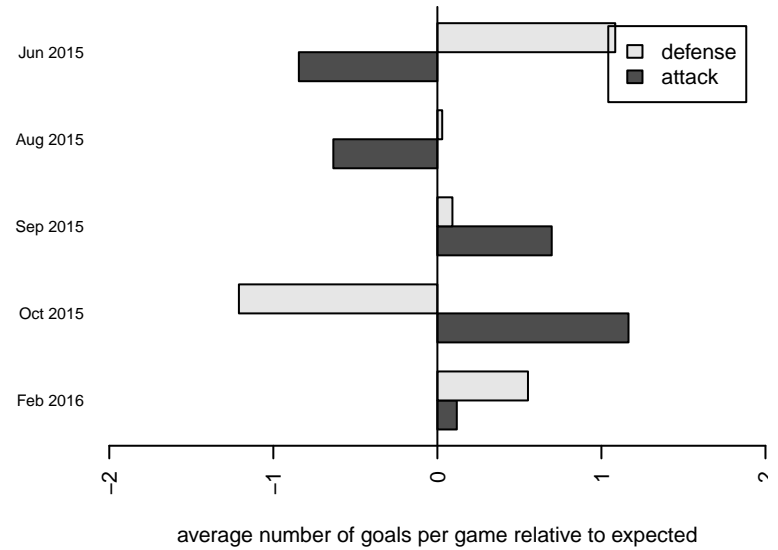

Performance relative to 13 month average